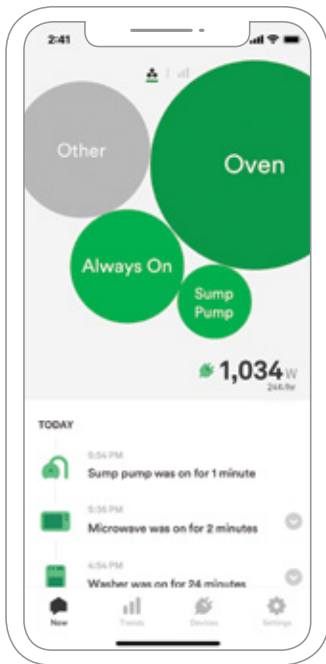

# Welcome to a **WISER ENERGY** home

There's living, and there's living wisely.

In our fast-moving, non-stop world it's easy to lose sight of that.

There are always things to keep track of and to manage.

# Meet Wiser

Wiser Energy™ from Square D™ is an integral part of any smart home. It helps you keep tabs on your home by notifying you when devices are ON or OFF, and monitors home energy usage in real time, for a safer and more efficient home.

The Wiser Energy system uses the Sense app Square D edition for 24/7 monitoring of your valuable appliances and electronics

## Features

- Keep tabs on your homes' electrical activity from anywhere
- Gain insights into your energy use for greater savings
- Get mobile alerts when appliances turn ON or OFF
- Take control of your energy through smart device integration with **Amazon Alexa®**, **Google Home™**, **Philips Hue**, **Wemo® Insight**, **Kasa™ HS110 smartplugs** and more
- Optimize your solar installation by monitoring its production