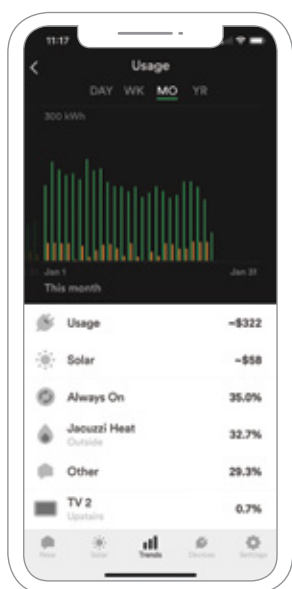

Energy Management

There's no reason your home's electrical bill should be a mystery. **Gain a little insight to manage your energy better** and keep the household budget on track.

With the Wiser Energy system you will see where your money goes and easily spot the inefficiencies that increase your expenses. **The Wiser Energy system will help you take advantage of cheaper, off-peak energy** and make the most of your solar power installation.

Is home safety your main concern? The Wiser Energy system detects electrical use and sends you notifications via the app, like when your garage door opens, or when you leave a curling iron plugged in.

A growing list of smart device integrations including **Philips Hue, Wemo Insight and Kasa smartplugs** enable the ability to take action directly within the app.

See energy usage trends and create goals with the intuitive, easy to use app