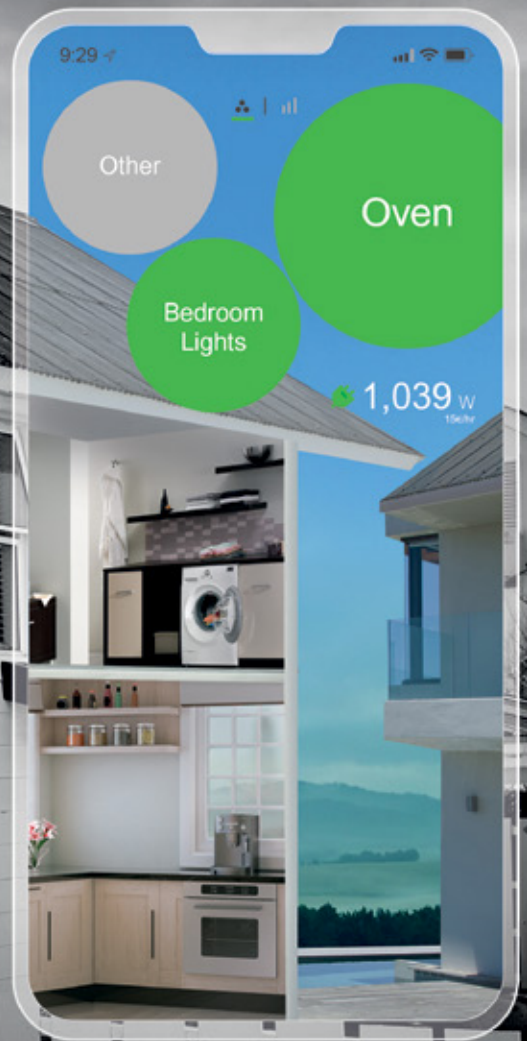

# Discover the **WISER ENERGY** difference

Life Is 

**SQUARE D**™

by Schneider Electric

**Wouldn't it be nice  
to keep tabs on your  
home from anywhere?**

# Welcome to a **WISER ENERGY** home

There's living, and there's living wisely.

In our fast-moving, non-stop world it's easy to lose sight of that.

There are always things to keep track of and to manage.

# Meet Wiser

Wiser Energy™ from Square D™ is an integral part of any smart home. It helps you keep tabs on your home by notifying you when devices are ON or OFF, and monitors home energy usage in real time, for a safer and more efficient home.

The Wiser Energy system uses the Sense app Square D edition for 24/7 monitoring of your valuable appliances and electronics