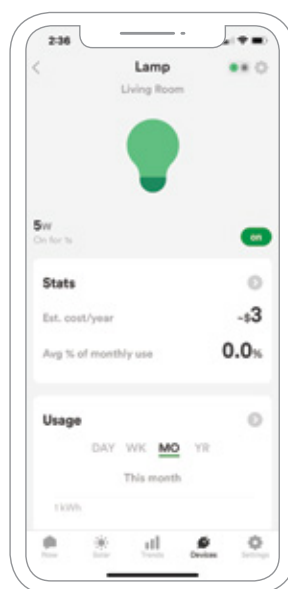

# Energy Management

There's no reason your home's electrical bill should be a mystery. **Gain a little insight to manage your energy better** and keep the household budget on track.

With the Wiser Energy system you will see where your money goes and easily spot the inefficiencies that increase your expenses. **The Wiser Energy system will help you take advantage of cheaper, off-peak energy** and make the most of your solar power installation.

**Is home safety your main concern?** The Wiser Energy system detects electrical use and sends you notifications via the app, like when your garage door opens, or when you leave a curling iron plugged in.

A growing list of smart device integrations including **Philips Hue, Wemo Insight and Kasa smartplugs** enable the ability to take action directly within the app.

See energy usage trends and create goals with the intuitive, easy to use app